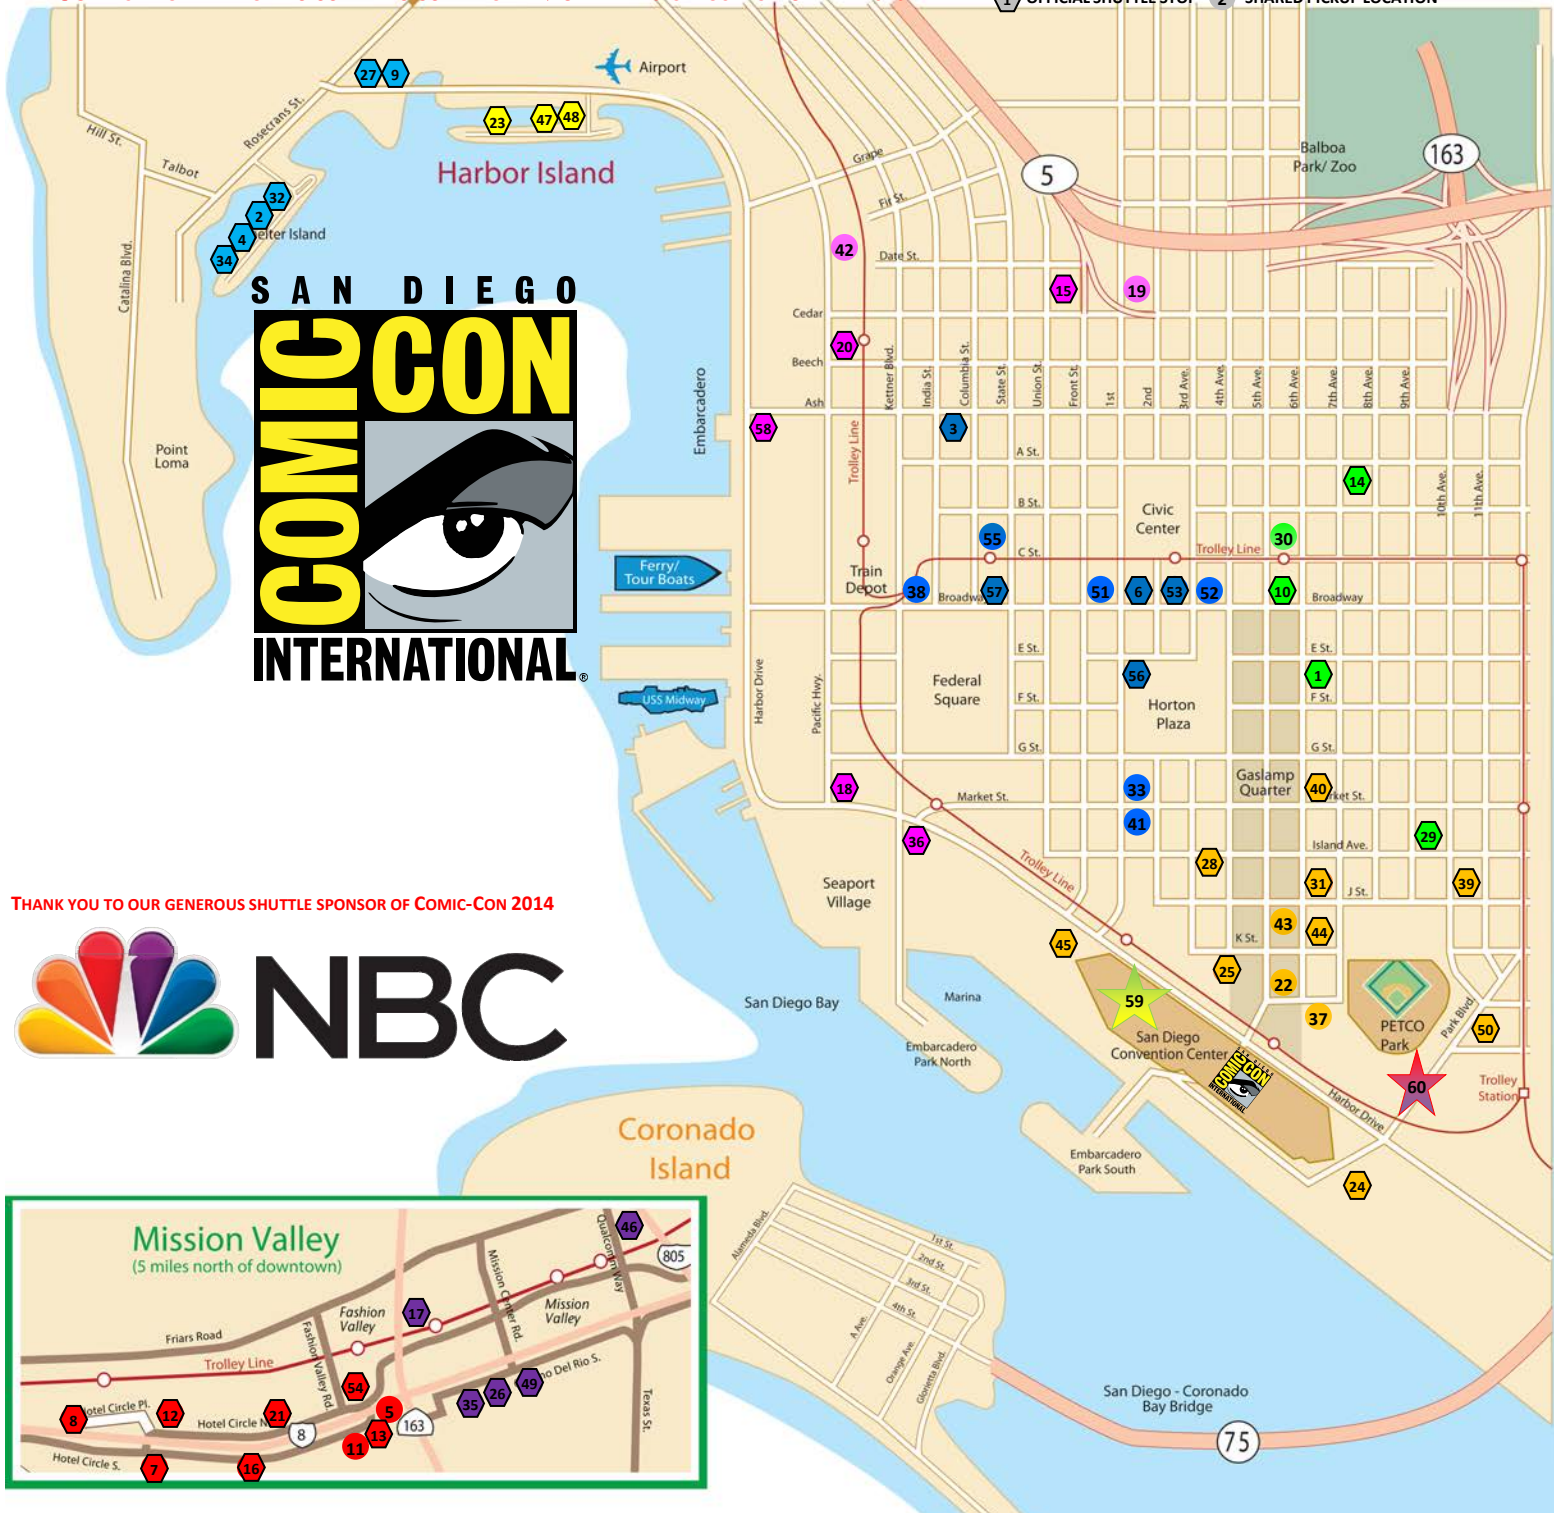

ROUTE

MAP KEY

41. RALPH'S GROCERY STORE	BLUE
42. RESIDENCE INN DOWNTOWN SAN DIEGO	PINK
43. RESIDENCE INN GASLAMP QUARTER	ORANGE
44. SAN DIEGO MARRIOTT GASLAMP QUARTER	ORANGE
45. SAN DIEGO MARRIOTT MARQUIS AND MARINA	ORANGE
46. SAN DIEGO MARRIOTT MISSION VALLEY	PURPLE
47. SHERATON SAN DIEGO HOTEL AND MARINA | BAY TOWER	YELLOW
48. SHERATON SAN DIEGO HOTEL AND MARINA | MARINA TOWER	YELLOW
49. SHERATON SAN DIEGO MISSION VALLEY	PURPLE
50. TAILGATE | MTS PARKING LOT	ORANGE
51. THE SOFIA HOTEL	BLUE
52. THE US GRANT SAN DIEGO	BLUE
53. THE WESTGATE HOTEL	BLUE
54. TOWN & COUNTRY RESORT	RED
55. W SAN DIEGO	BLUE
56. WESTIN GASLAMP QUARTER	BLUE
57. WESTIN SAN DIEGO	BLUE
58. WYNDHAM SAN DIEGO BAYSIDE	PINK
59. SAN DIEGO CONVENTION CENTER	
60. PETCO PARK SHUTTLE STAND FOR RED & PURPLE ROUTE | 5:00 A.M. - 10:00 P.M. ONLY	

ROUTE

Ⓜ SERVICE PROVIDED FROM 10:00 P.M. - 6:00 A.M. ONLY ❖ SHARED PICKUP LOCATION. SEE REVERSE SIDE.

1 OFFICIAL SHUTTLE STOP 2 SHARED PICKUP LOCATION