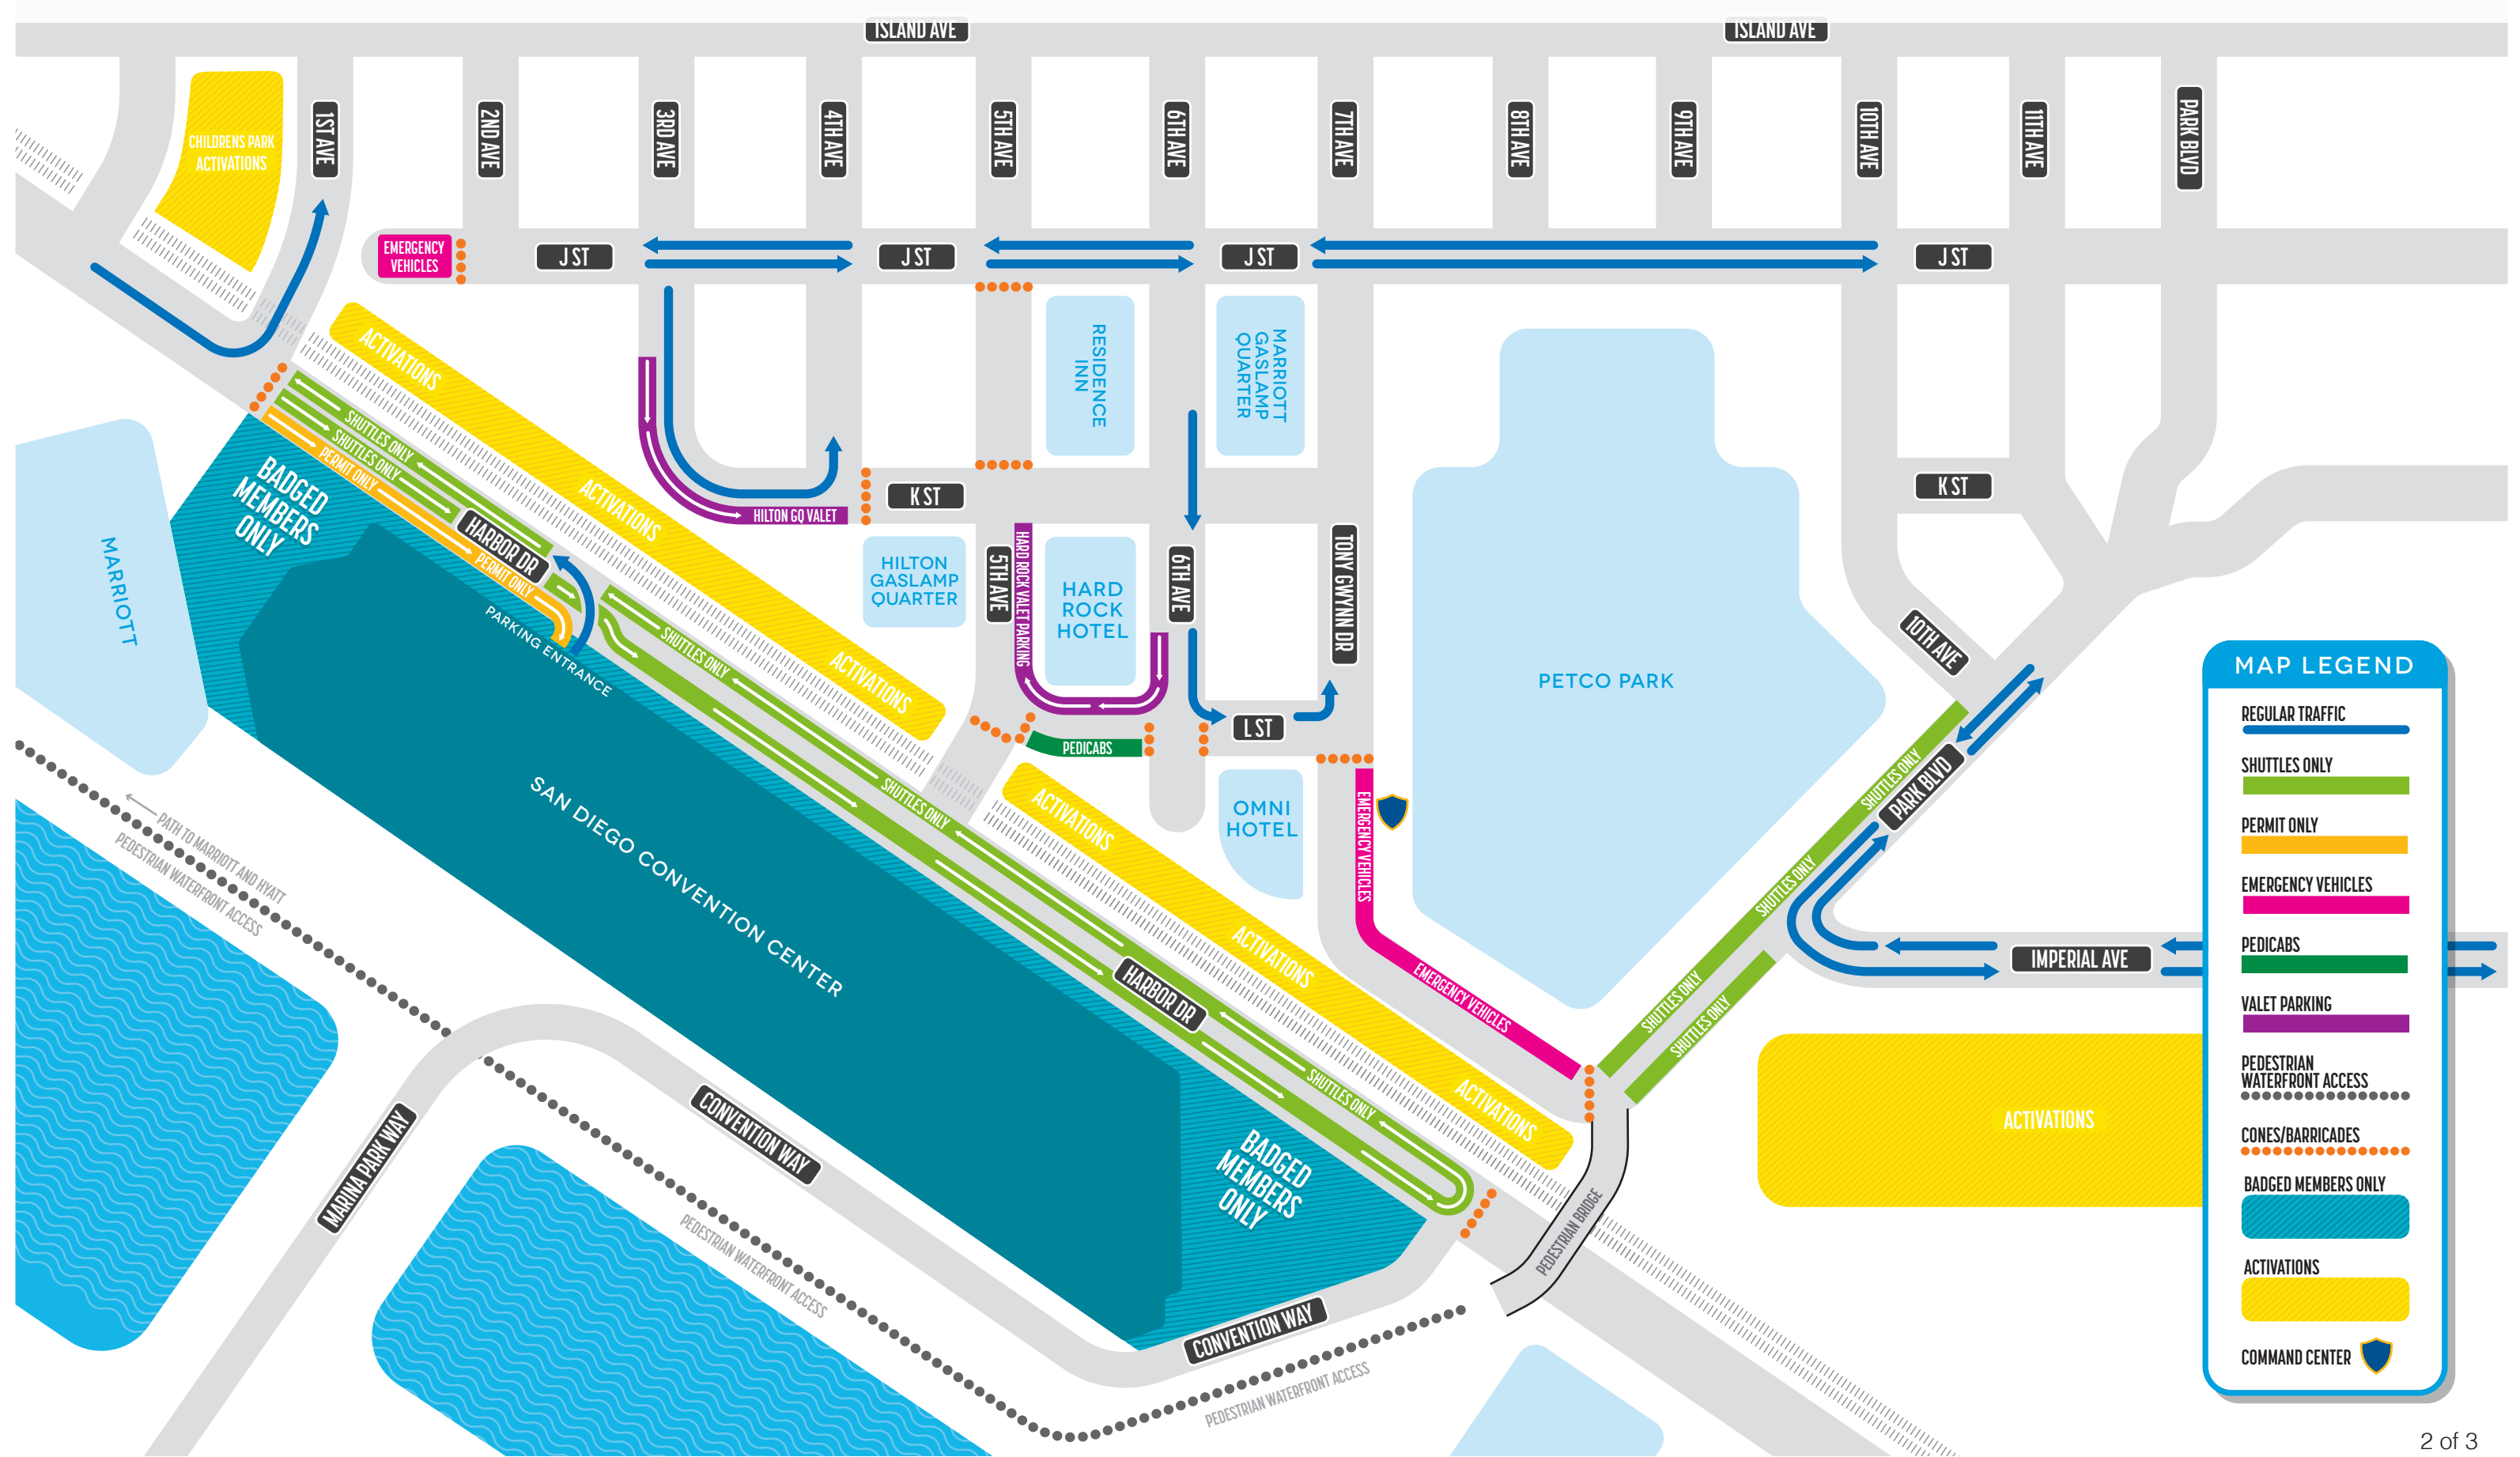

# ROAD CLOSURES

### MAP LEGEND

- REGULAR TRAFFIC →
- SHUTTLES ONLY →
- PERMIT ONLY →
- EMERGENCY VEHICLES →
- PEDICABS →
- VALET PARKING →
- PEDESTRIAN WATERFRONT ACCESS ⋯
- CONES/BARRICADES ●●●●
- BADGED MEMBERS ONLY
- ACTIVATIONS
- COMMAND CENTER 🛡️