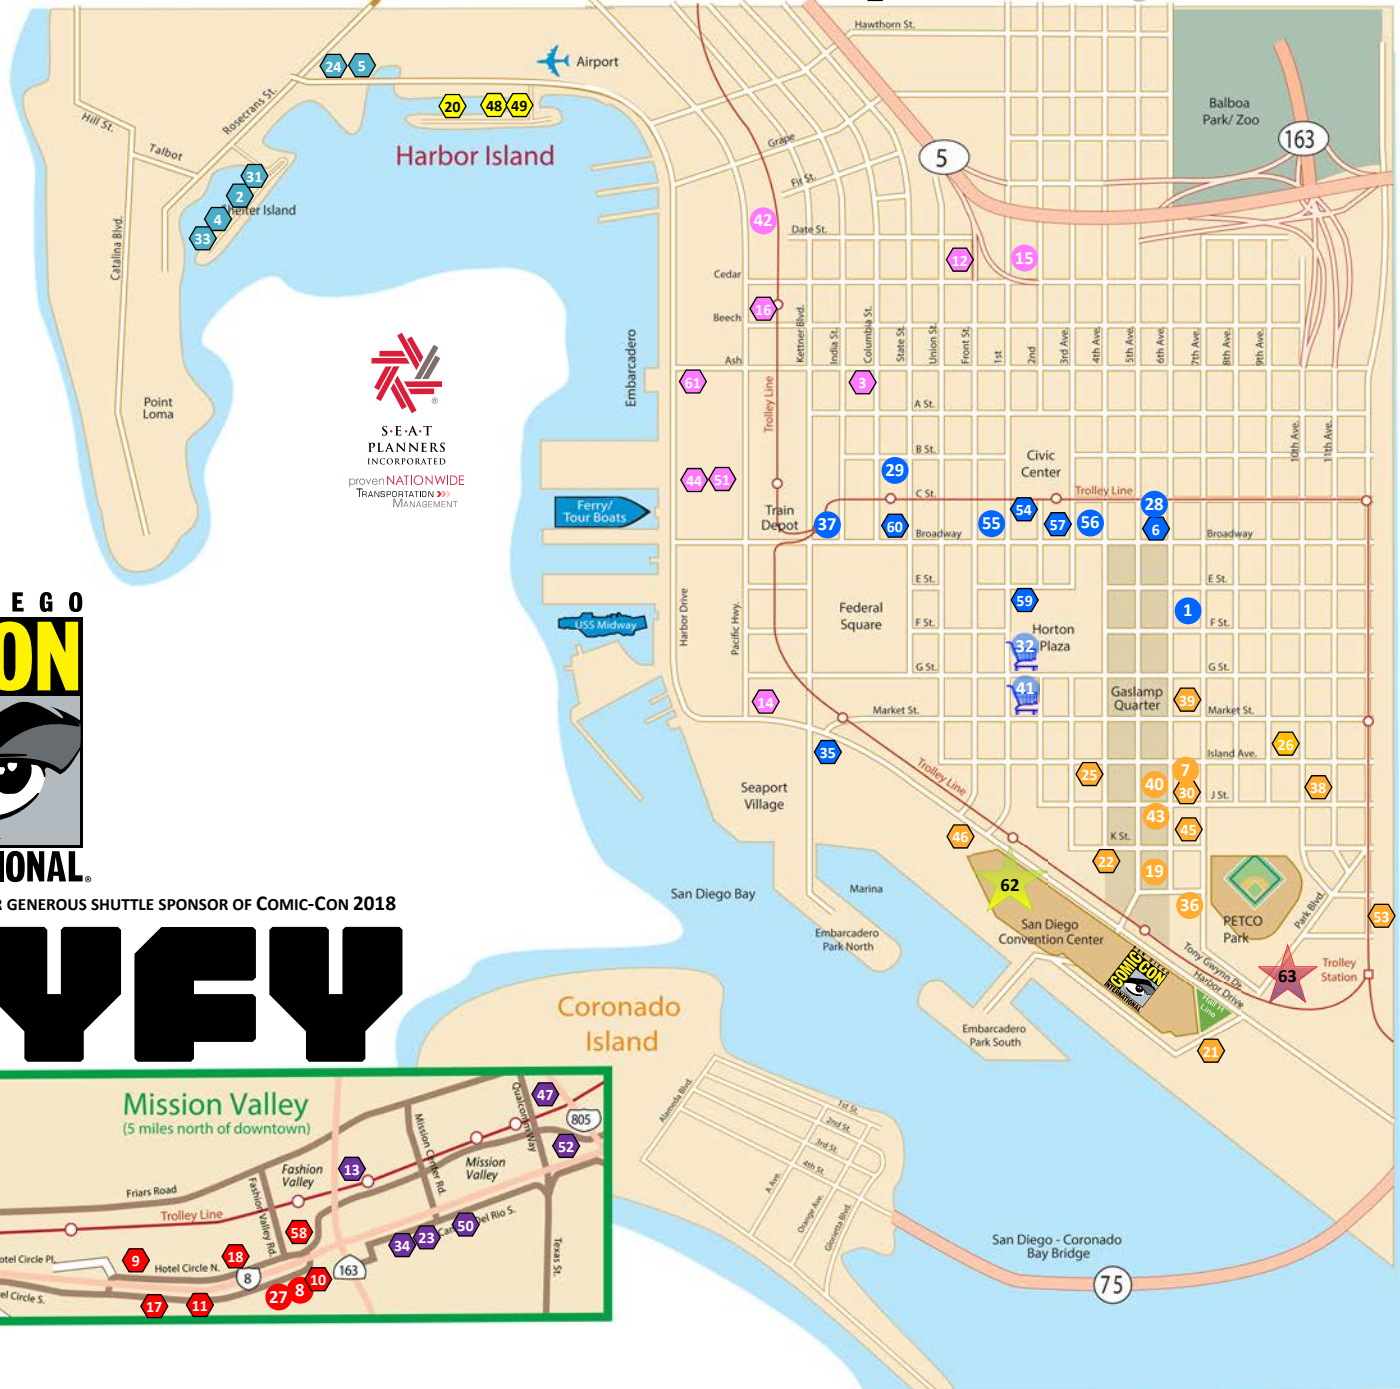

ROUTE

MAP KEY

43. RESIDENCE INN GASLAMP QUARTER	ORANGE
44. RESIDENCE INN SAN DIEGO DOWNTOWN BAYFRONT	PINK
45. SAN DIEGO MARRIOTT GASLAMP QUARTER	ORANGE
46. SAN DIEGO MARRIOTT MARQUIS AND MARINA	ORANGE
47. SAN DIEGO MARRIOTT MISSION VALLEY	PURPLE
48. SHERATON SAN DIEGO HOTEL AND MARINA BAY TOWER	YELLOW
49. SHERATON SAN DIEGO HOTEL AND MARINA MARINA TOWER	YELLOW
50. SHERATON SAN DIEGO MISSION VALLEY	PURPLE
51. SPRINGHILL SUITES SAN DIEGO DOWNTOWN BAYFRONT	PINK
52. SPRINGHILL SUITES SAN DIEGO MISSION VALLEY	PURPLE
53. TAILGATE MTS PARKING LOT	ORANGE
54. THE BRISTOL HOTEL	BLUE
55. THE SOFIA HOTEL	BLUE
56. THE US GRANT SAN DIEGO	BLUE
57. THE WESTGATE HOTEL	BLUE
58. TOWN & COUNTRY RESORT	RED
59. WESTIN GASLAMP QUARTER	BLUE
60. WESTIN SAN DIEGO	BLUE
61. WYNDHAM SAN DIEGO BAYSIDE	PINK
62. SAN DIEGO CONVENTION CENTER	ORANGE
63. PETCO PARK SHUTTLE STAND FOR RED & PURPLE ROUTE 5:00 A.M. - 10:00 P.M. ONLY	ORANGE

ROUTE

🕒 SERVICE PROVIDED FROM 10:00 P.M. - 6:00 A.M. ONLY 📍 SHARED PICKUP LOCATION. SEE REVERSE SIDE.

🏠 OFFICIAL SHUTTLE STOP 📍 SHARED PICKUP LOCATION

THANK YOU TO OUR GENEROUS SHUTTLE SPONSOR OF COMIC-CON 2018